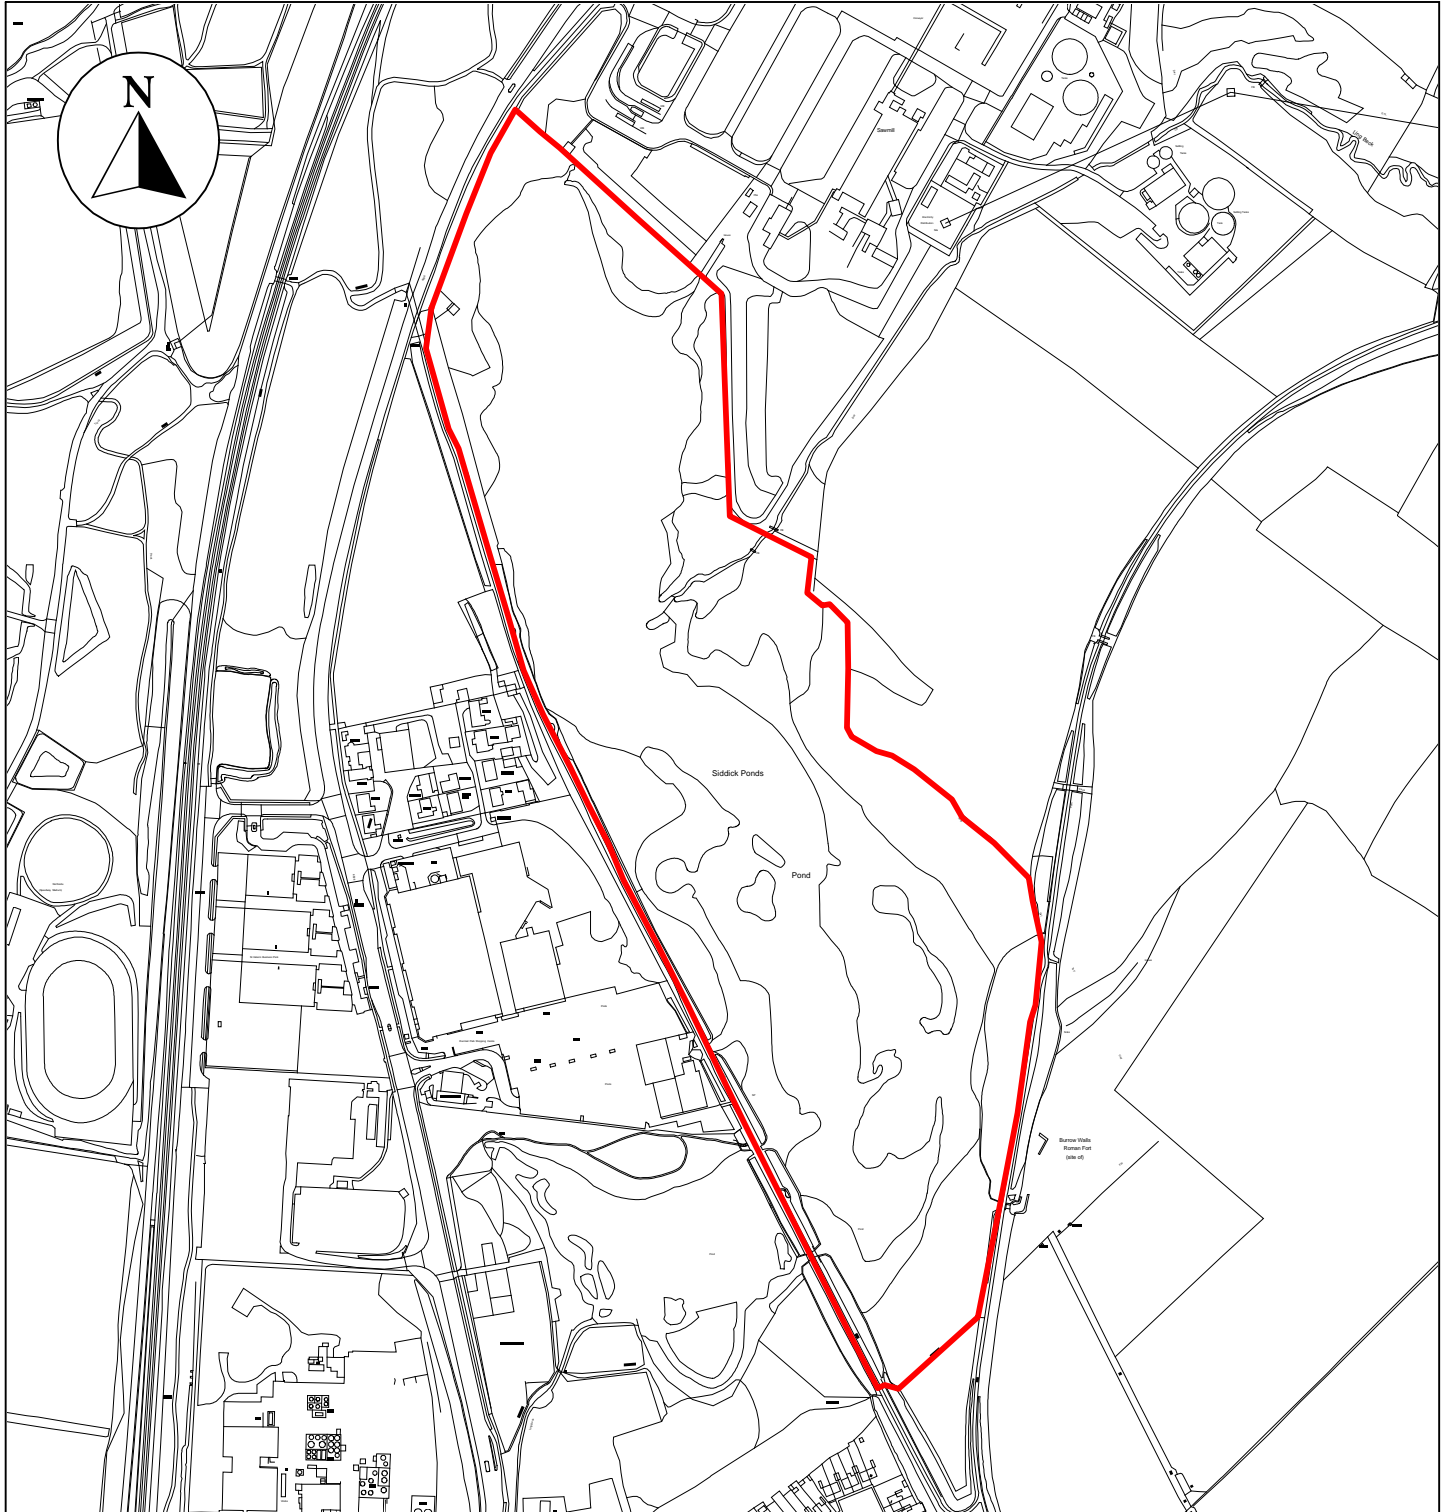

Public Space Protection Order Cumberland Council 2024

ANTI-SOCIAL BEHAVIOUR CRIME AND
POLICING ACT 2014

Siddick Ponds Nature Reserve, Workington

Neighbourhoods
Education and Enforcement
Allerdale House
Workington
CA14 3YJ

Scale: 1 : 6,000
Date: February 2024

©crown copyright database rights 2024
ordnance survey AC0000861732